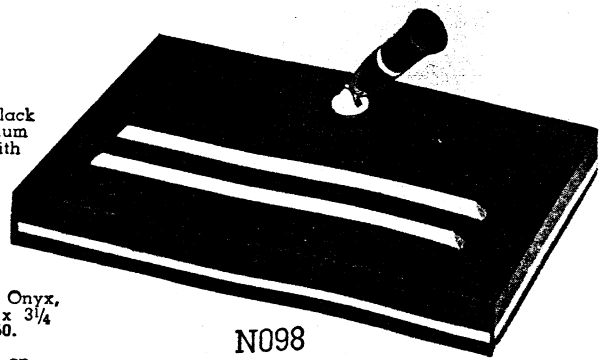

N098

N158 G穆KA. Colored Pedrara Onyx, bronze trim, brown socket. 5 1/4 x 3 1/4 inches. With LIFETIME Pen \$12.50.

N158

All of the Gold Trimmed Desk Sets on this page are obtainable with AUTOGRAPH LIFETIME Pen for signature facsimile engraving (see page 14) or \$8.00 additional.